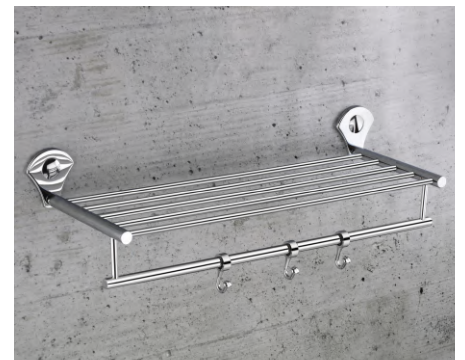

TOWEL RACK
₹1700