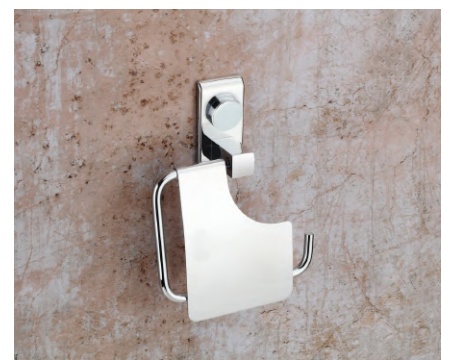

BASE SERIES (SS 304) (C.P.)

SOAP DISH
₹760

TUMBLER HOLDER
₹850

ROBE HOOK
₹510

NAPKIN RING
₹765

TOWEL ROD
₹1425

TOWEL RACK
₹3860

LIQUID DISPENSER
₹1060

PAPER HOLDER
₹1070

BASE SERIES (SS 304) (C.P.)

DOUBLE SOAP DISH
₹1355

SOAP DISH WITH
TUMBLER HOLDER
₹1445

SOAP DISH WITH
LIQUID DISPENSER
₹1645

GLASS SOAP DISH
₹845

GLASS DOUBLE
SOAP DISH
₹1530

GLASS SOAP DISH WITH
TUMBLER HOLDER
₹1540