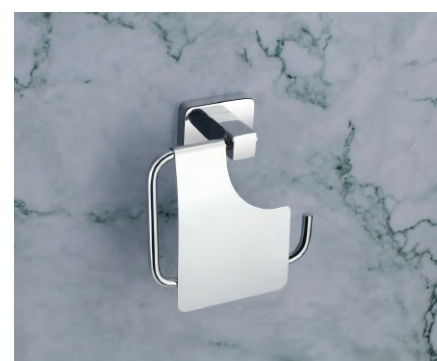

SOAP DISH
₹765

TUMBLER HOLDER
₹865

ROBE HOOK
₹520

NAPKIN RING
₹800

TOWEL ROD
₹1390

TOWEL RACK
₹3590

LIQUID DISPENSER
₹1080

PAPER HOLDER
₹1110

HORIZONTAL SERIES (SS 304) (C.P.)

DOUBLE SOAP DISH
₹1345

**SOAP DISH WITH
TUMBLER HOLDER**
₹1435

**SOAP DISH WITH
LIQUID DISPENSER**
₹1640

GLASS SOAP DISH
₹860

**GLASS DOUBLE
SOAP DISH**
₹1535

**GLASS SOAP DISH WITH
TUMBLER HOLDER**
₹1545